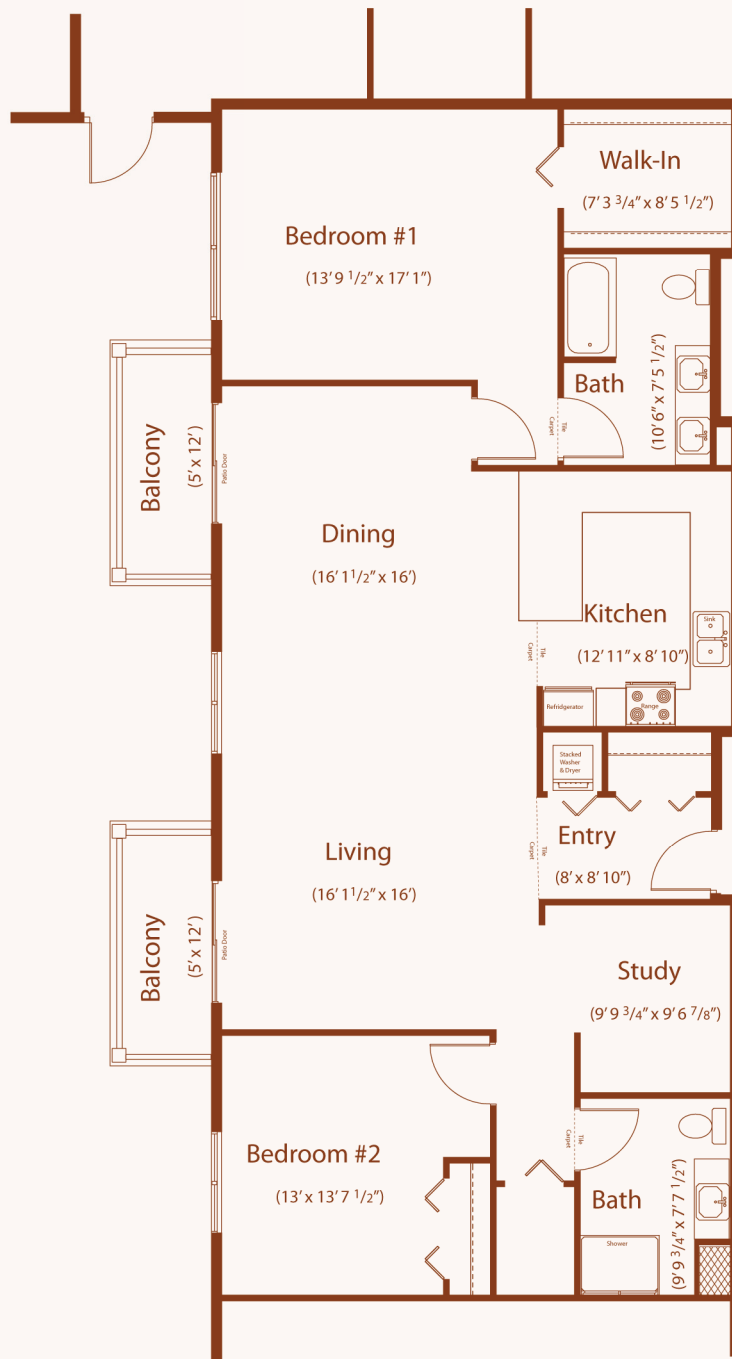

2 Bedroom, Type 12 Right 1,522 Square Feet + Two 60 Square Foot Balconies

Affordable Luxury Condominium Living

518.688.0081

www.bentleycondominiums.com

Measurements are not exact, they are approximate and may vary.
All information is deemed reliable, but not guaranteed by the builder.